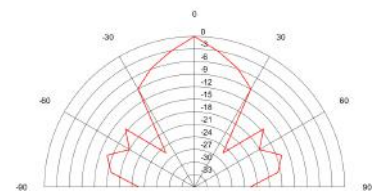

Frequency Response

Polar Pattern

100Hz

250Hz

500Hz

1000Hz

2000Hz

4000Hz

10000Hz

16000Hz

20000Hz