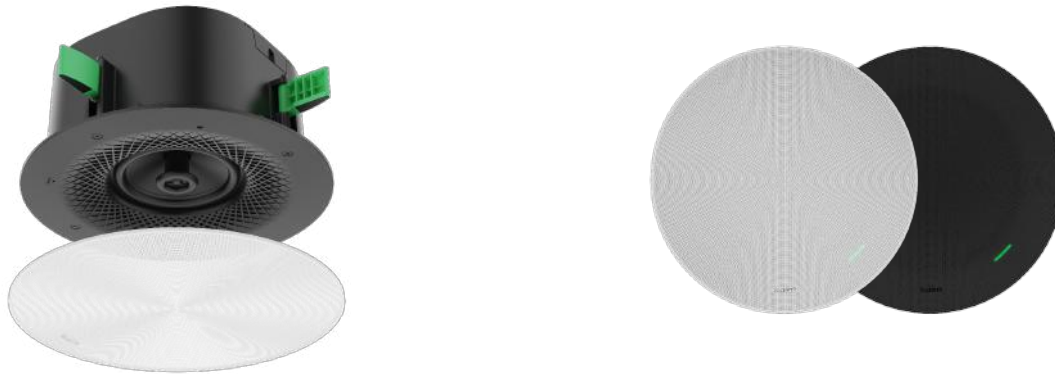

### 2-Way Coaxial Networked Ceiling Loudspeaker for Exceptional Sound Quality

The Yealink SkySound CS10, a low-profile 2-way coaxial network speaker, excels in video conferencing with its exceptional audio performance. Designed specifically for the modern meeting environment, the CS10 blends high-quality audio with an elegant, minimalist design, making it a perfect match for contemporary conference rooms.

Versatile and engineered for ease of use, the CS10 is a PoE-enabled speaker that can optionally be deployed with various supplementary components, simplifying installation across diverse ceiling types. Its covert design, establishes the CS10 as more than just a speaker – it is an essential addition to your meeting space, enhancing both visual and auditory experiences.

The CS10 is not just a functional device for your conference room; it's a statement of elegance and technological prowess, representing the ideal audio solution for your professional needs.

### Innovative Coaxial Structure:

Features a 2-way coaxial setup with a robust 5.7 inch LF Woofer and a crisp 1.1 inch HF Tweeter for high-fidelity audio delivery.