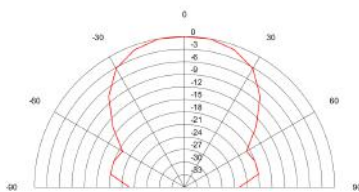

Frequency Response

Polar Pattern

100Hz

250Hz

500Hz

1000Hz

2000Hz

4000Hz

10000Hz

16000Hz

20000Hz