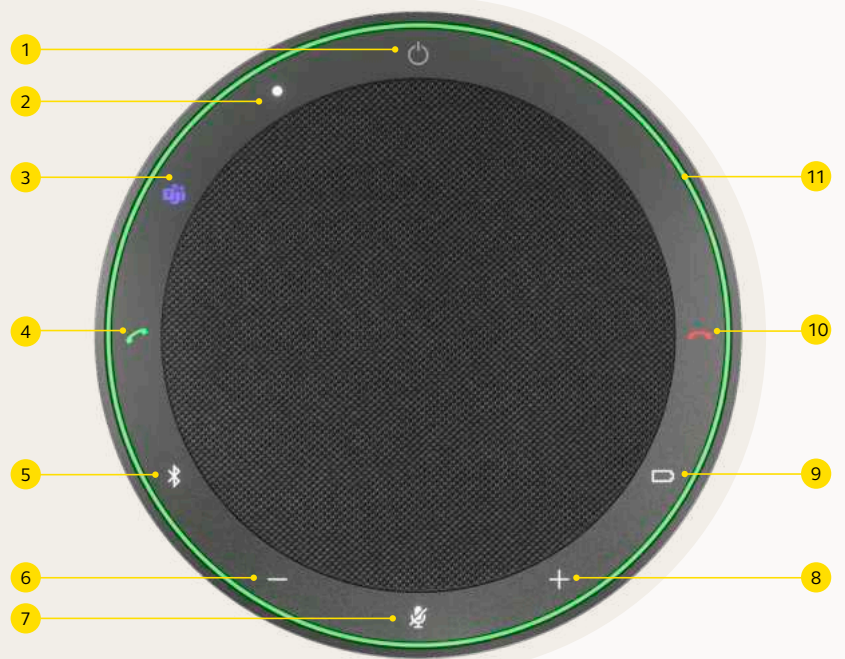

HOW TO USE

①		Power on/off
②		Smart button
③		Microsoft Teams button (MS variant)
④		Answer call
⑤		Bluetooth pairing
⑥		Volume down
⑦		Mute microphone
⑧		Volume up
⑨		Battery status
⑩		End/reject call
⑪		Microphone Quality Indicator & Status LED ring